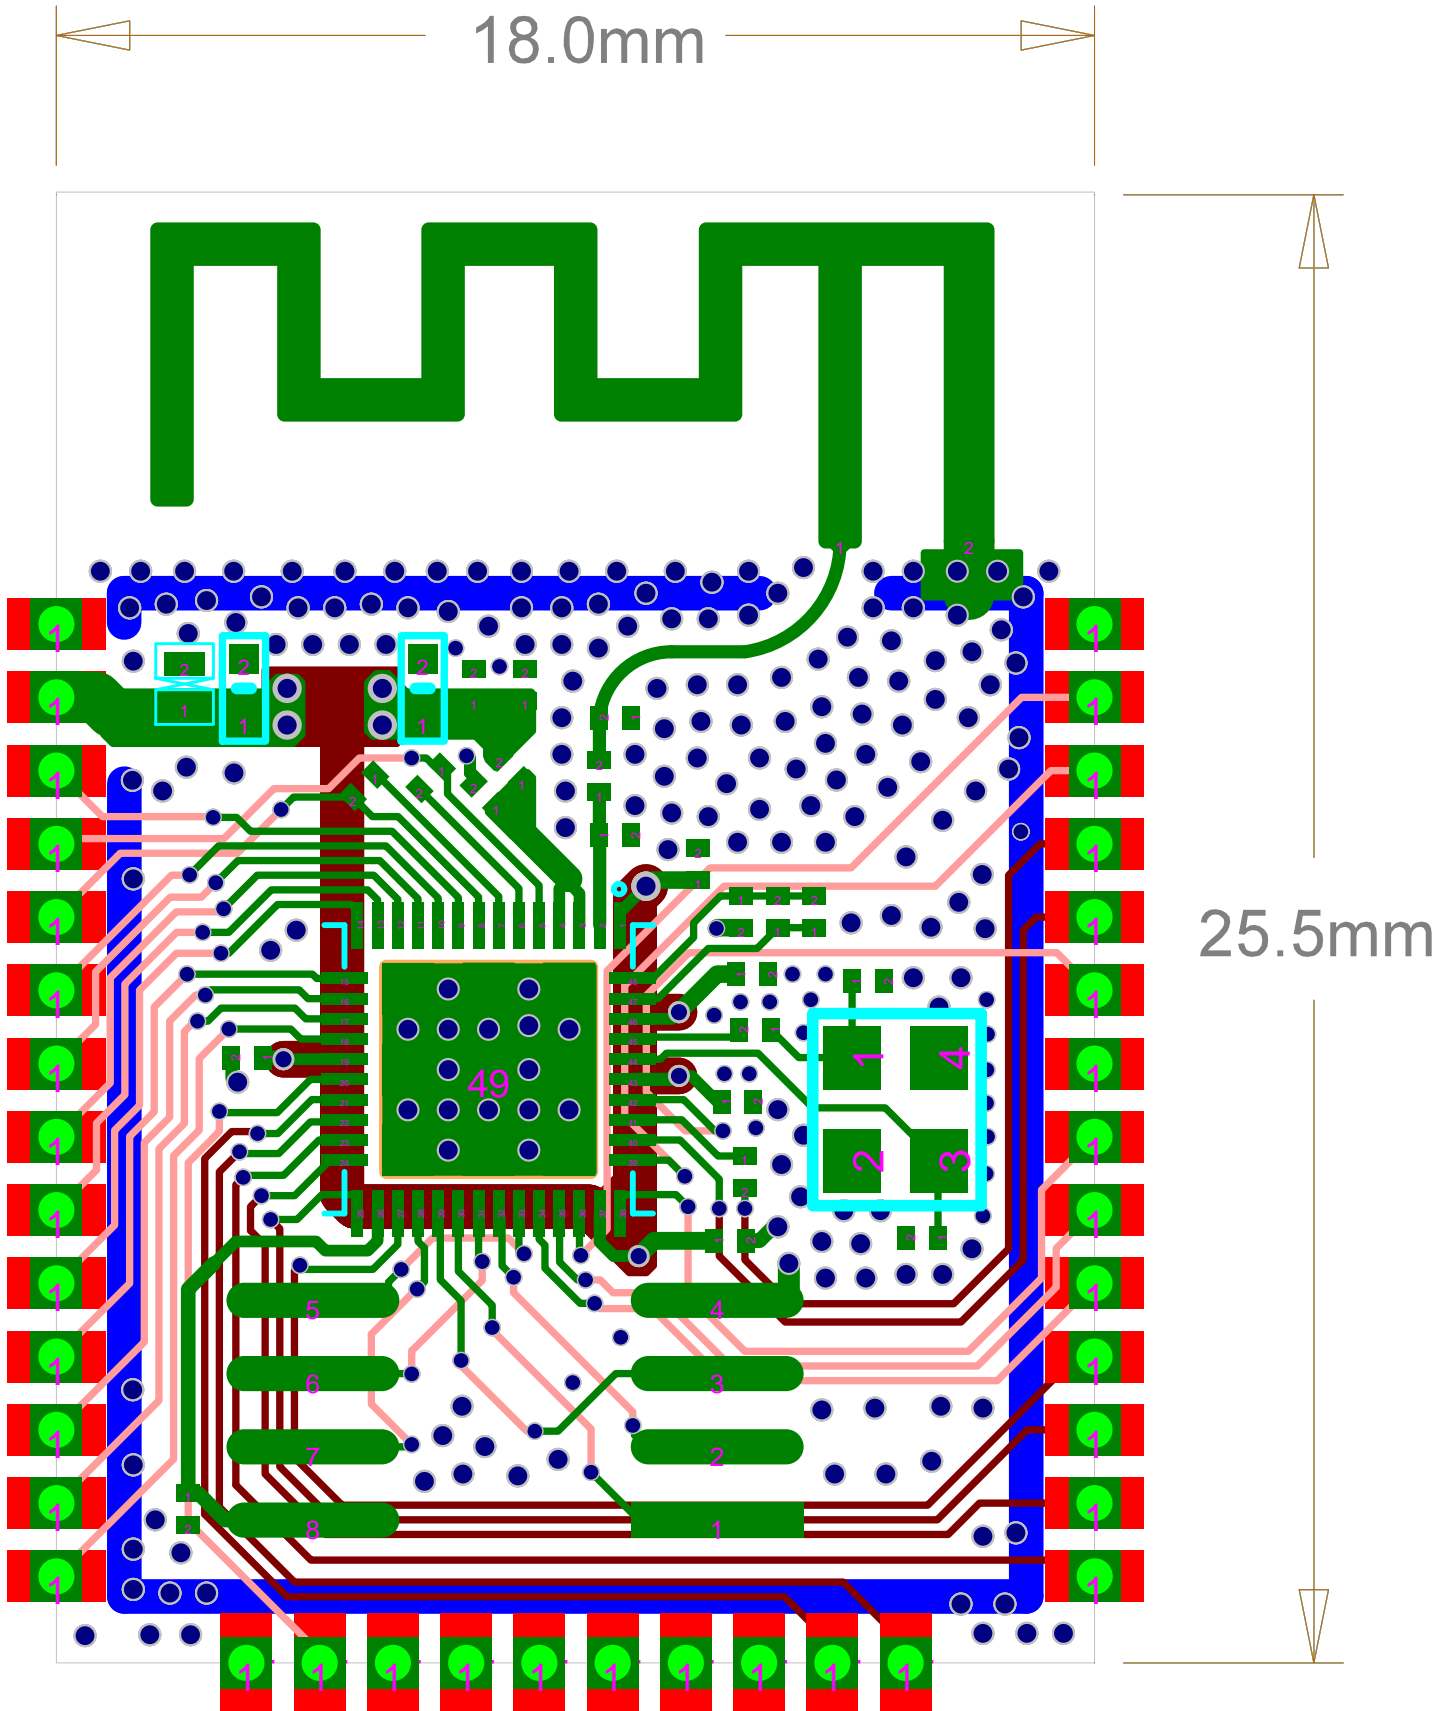

ESPRESSIF SYSTEM			
乐鑫信息科技（上海）股份有限公司			
Title	ESP32-WROOM-32E		
Task		Rev	1.2
Date	Tue, Dec 24, 2019	Confidential and Proprietary