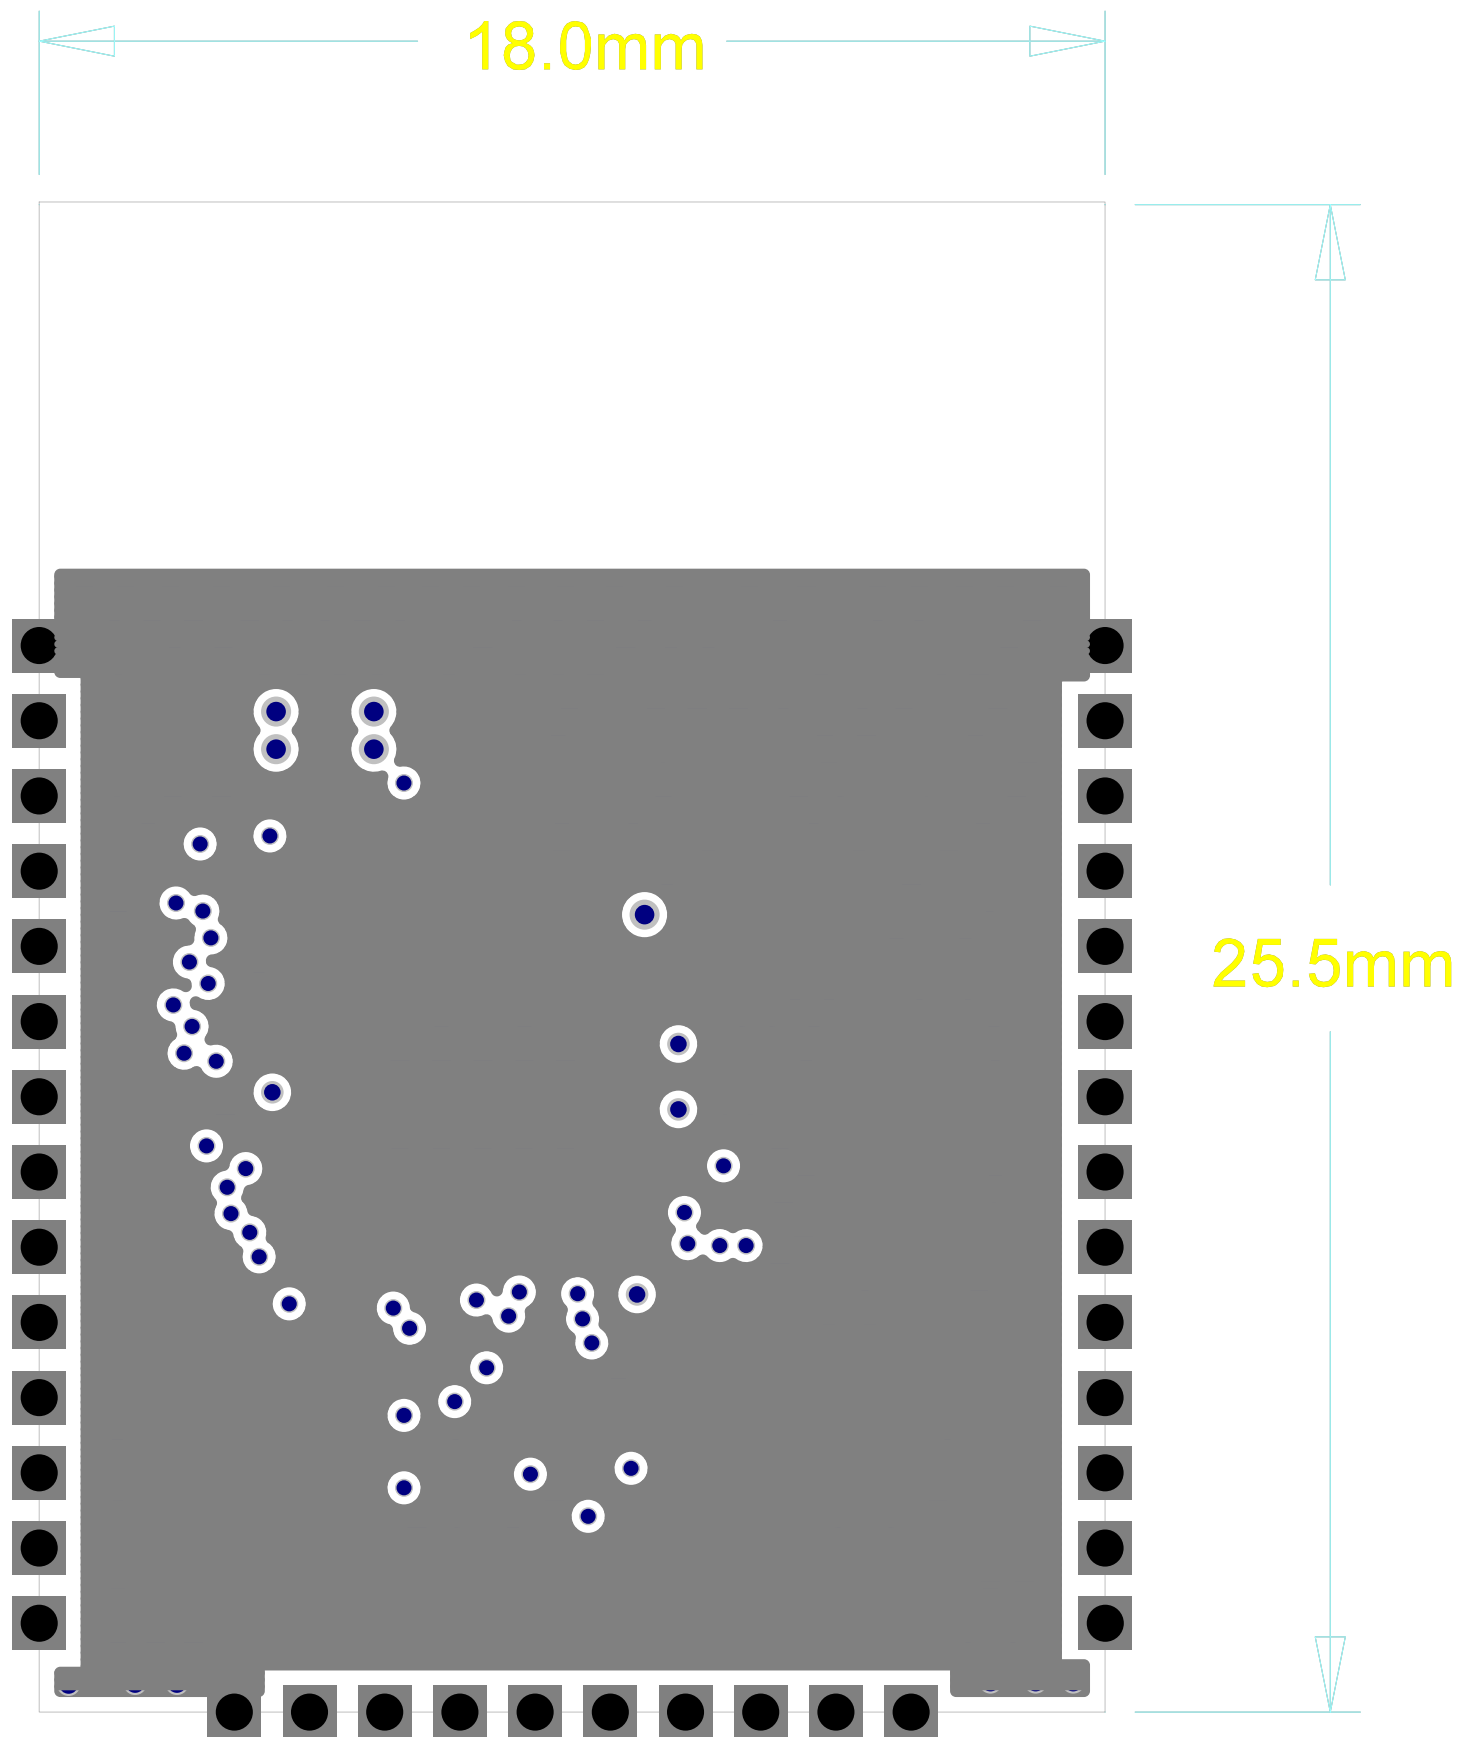

ESPRESSIF SYSTEM			
乐鑫信息科技（上海）股份有限公司			
Title	ESP32-WROOM-32E		
Task		Rev	1.2
Date	Tue, Dec 24, 2019	Confidential and Proprietary	

ESPRESSIF SYSTEM	
乐鑫信息科技（上海）股份有限公司	
Title	ESP32-WROOM-32E
Task	Rev 1.2
Date	Tue, Dec 24, 2019
Confidential and Proprietary	