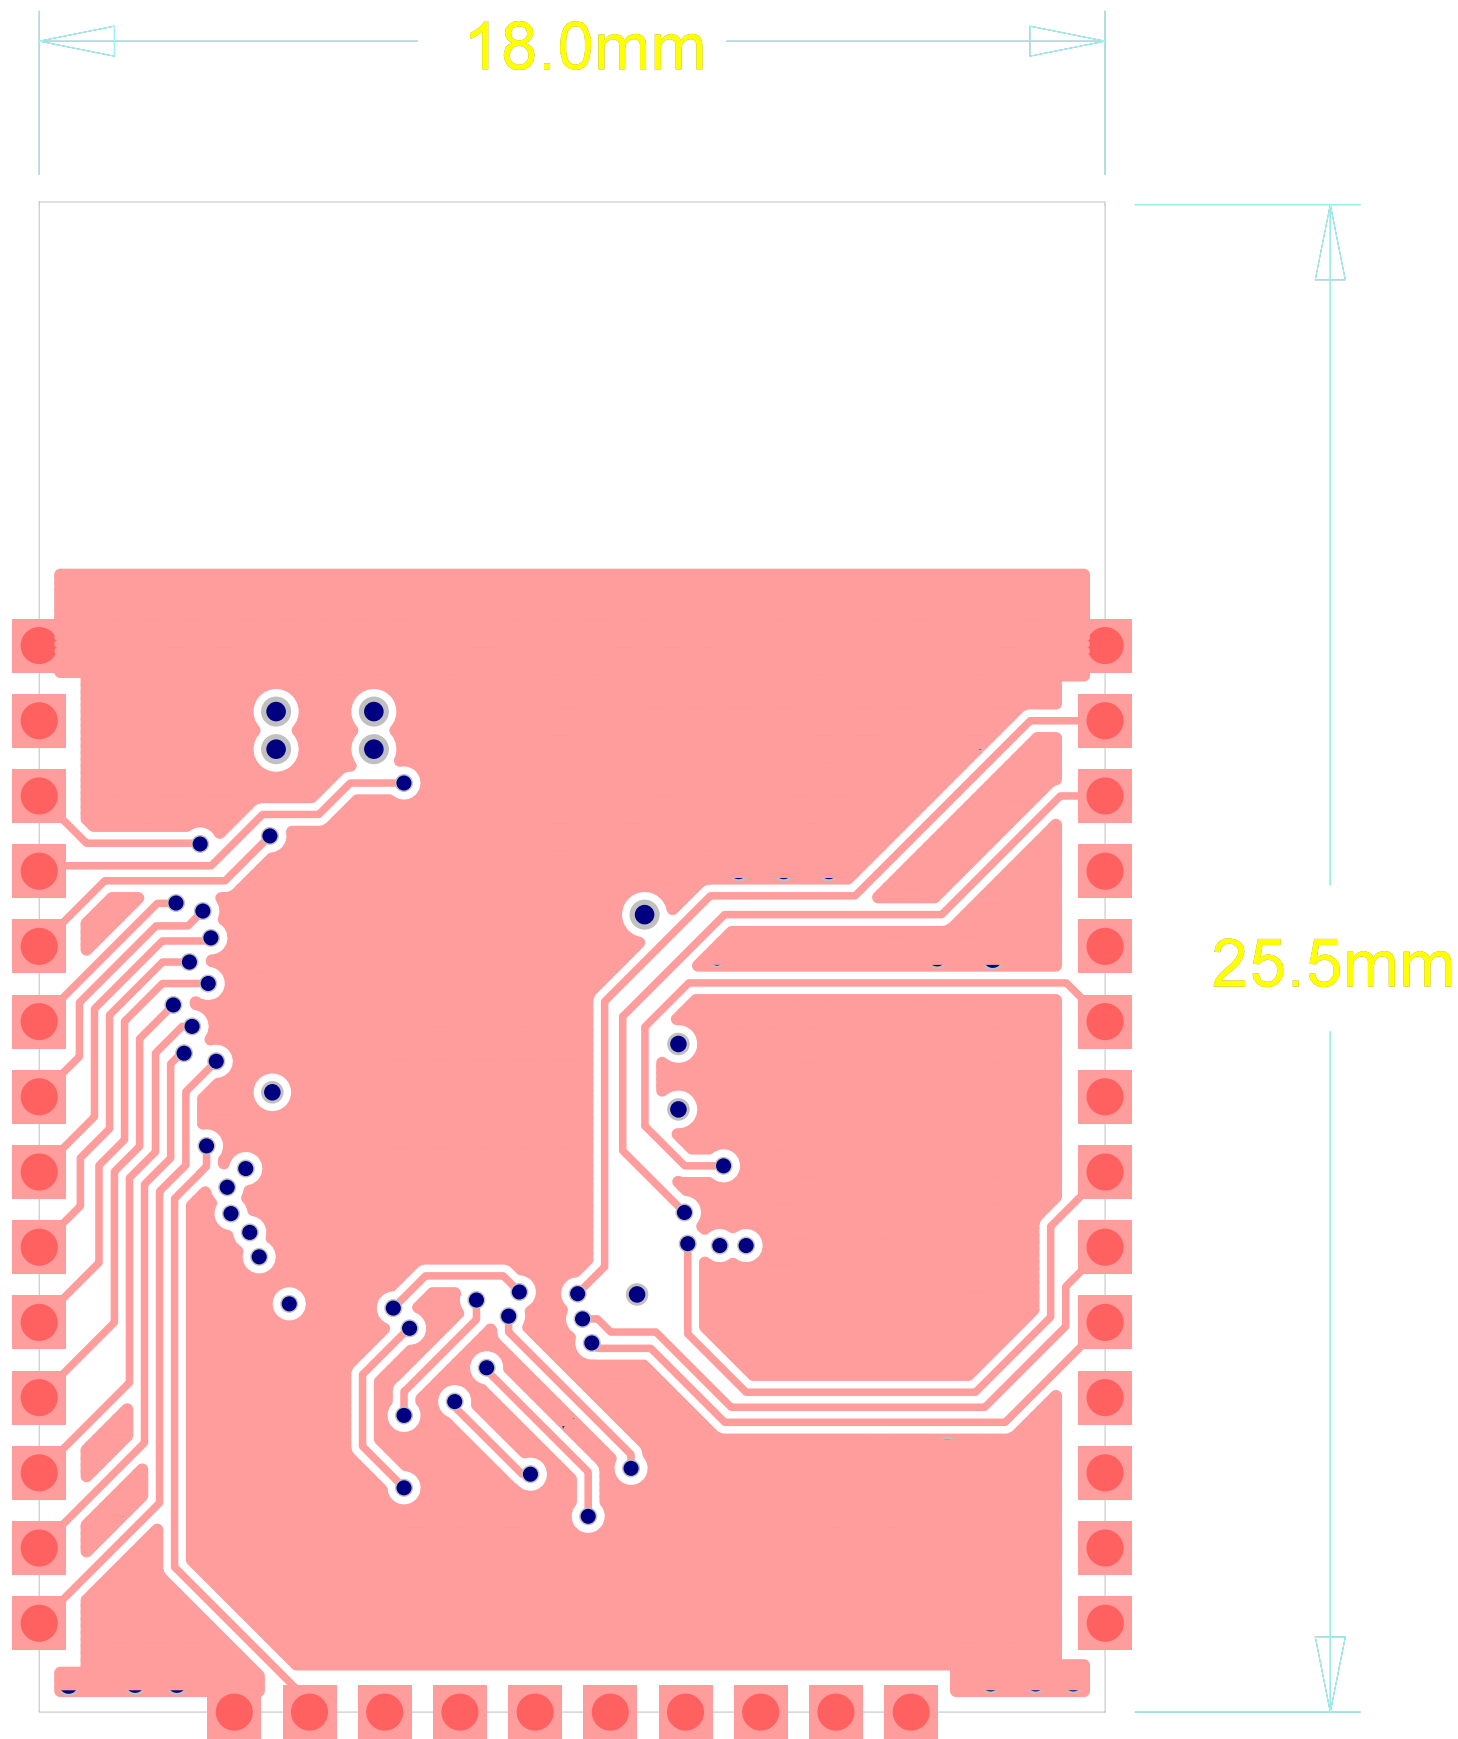

ESPRESSIF SYSTEM			
乐鑫信息科技（上海）股份有限公司			
Title	ESP32-WROOM-32E		
Task		Rev	1.2
Date	Tue, Dec 24, 2019	Confidential and Proprietary	

ESPRESSIF SYSTEM	
乐鑫信息科技（上海）股份有限公司	
Title	ESP32-WROOM-32E
Task	Rev 1.2
Date	Tue, Dec 24, 2019
Confidential and Proprietary	