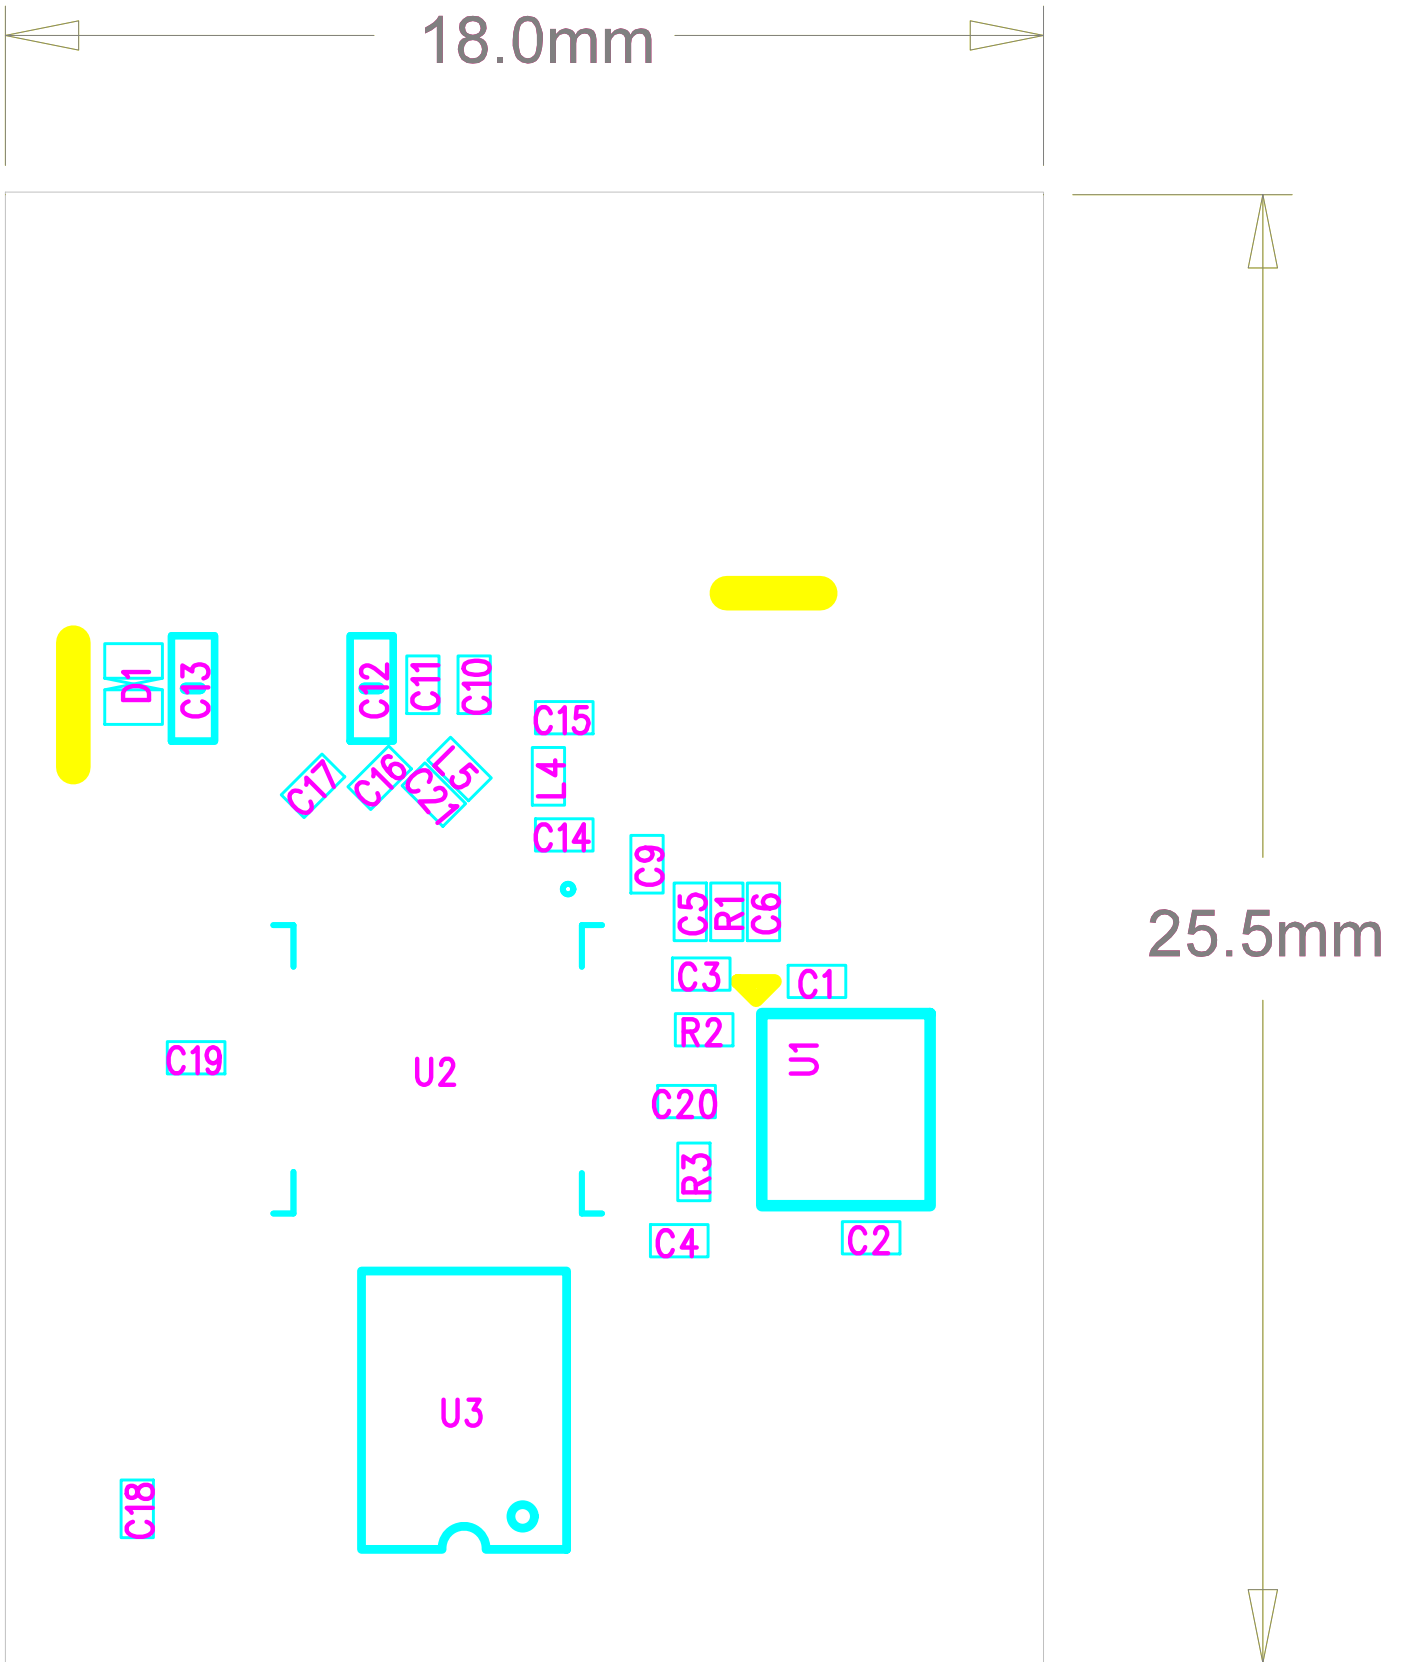

ESPRESSIF SYSTEM			
乐鑫信息科技（上海）股份有限公司			
Title	ESP32-WROOM-32E		
Task		Rev	1.2
Date	Tue, Dec 24, 2019	Confidential and Proprietary	

ESPRESSIF SYSTEM			
乐鑫信息科技（上海）股份有限公司			
Title	ESP32-WROOM-32E		
Task		Rev	1.2
Date	Tue, Dec 24, 2019	Confidential and Proprietary	