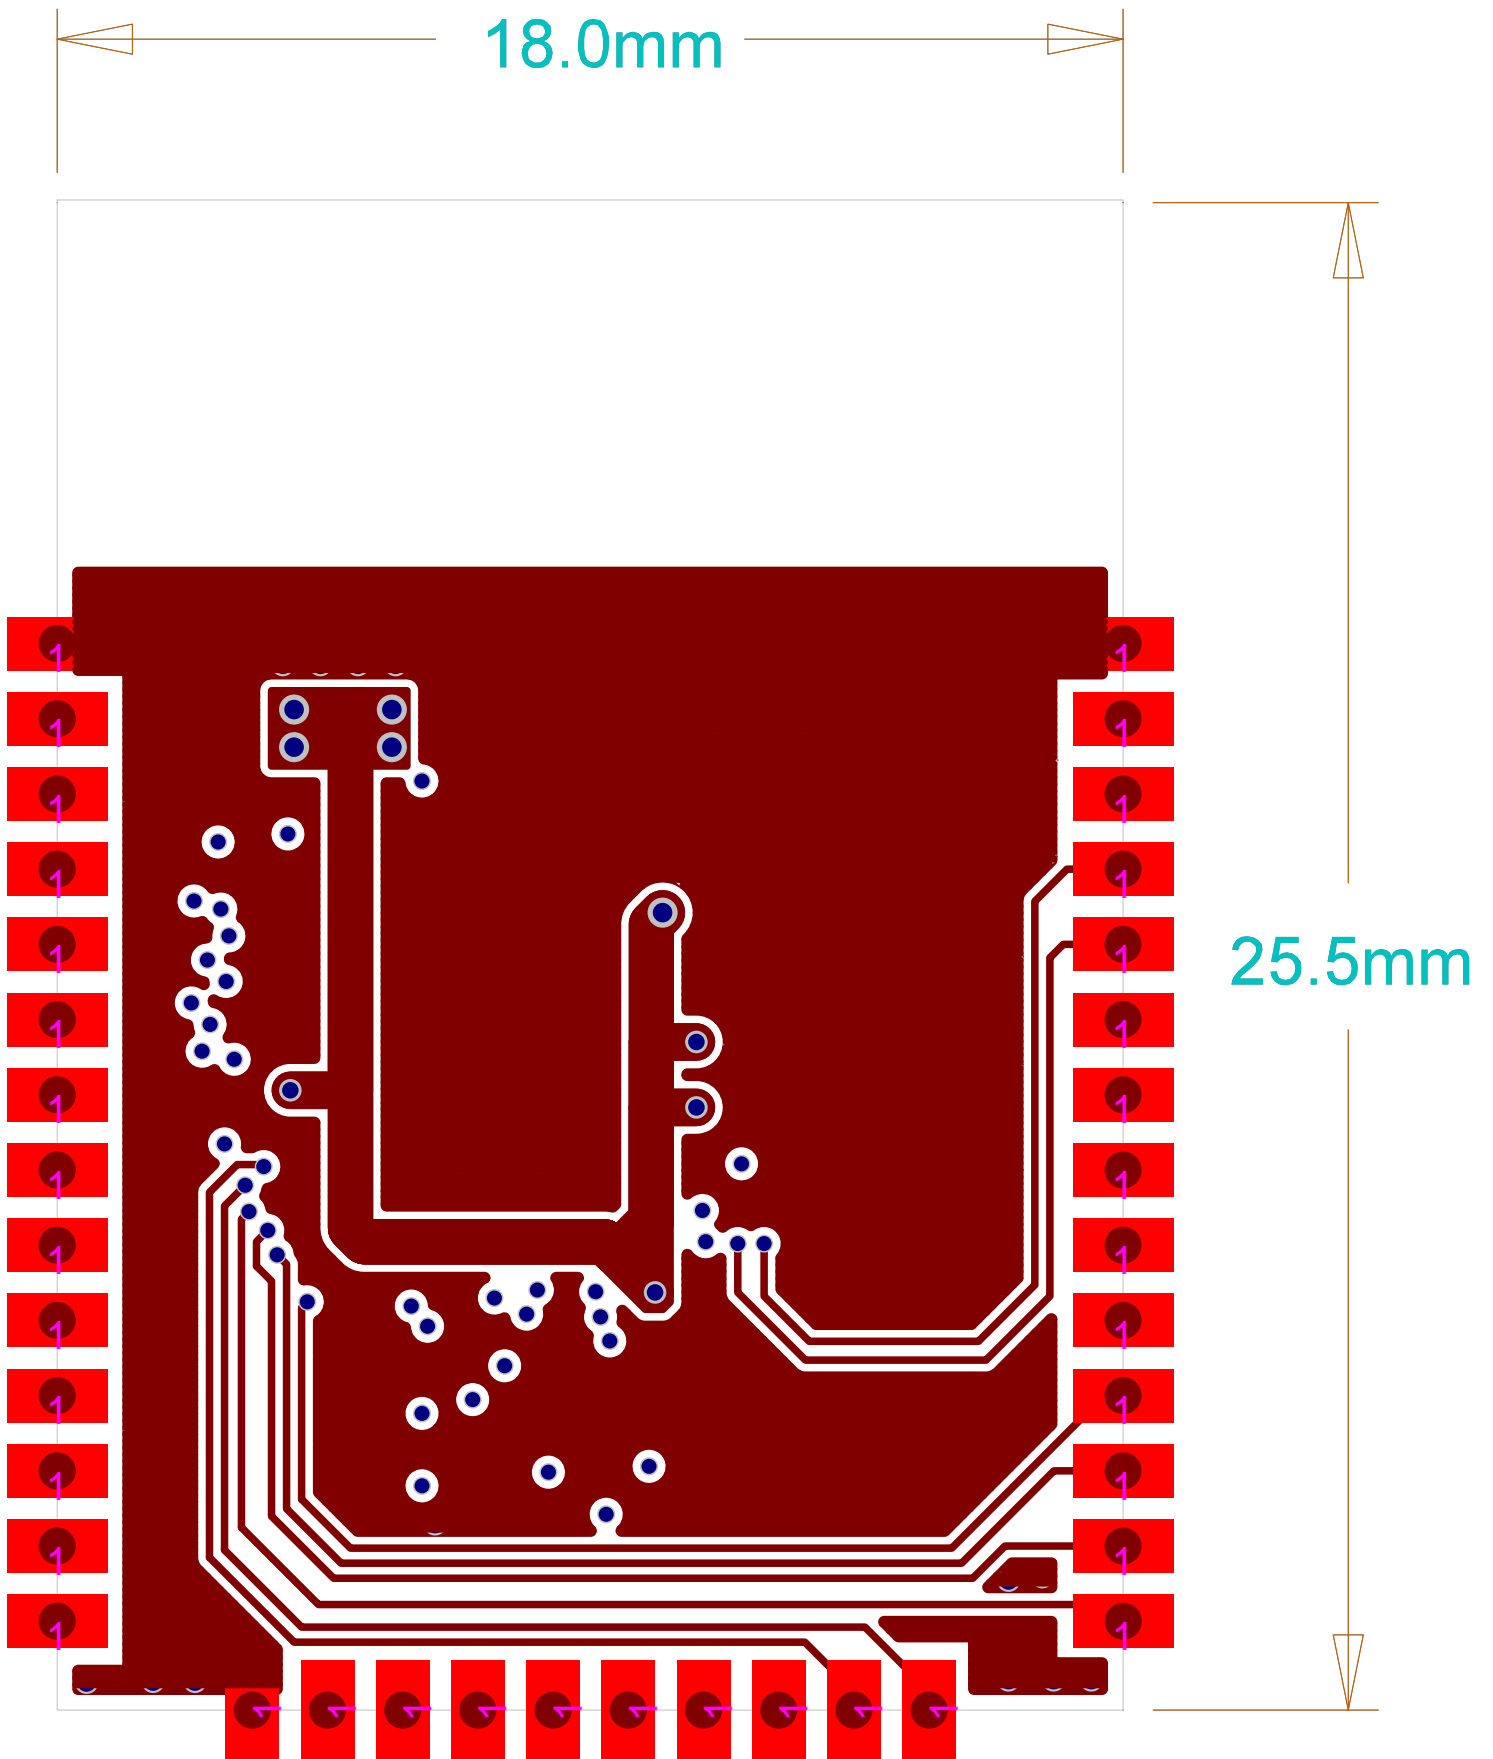

ESPRESSIF SYSTEM			
乐鑫信息科技（上海）股份有限公司			
Title	ESP32-WROOM-32E		
Task		Rev	1.2
Date	Tue, Dec 24, 2019	Confidential and Proprietary